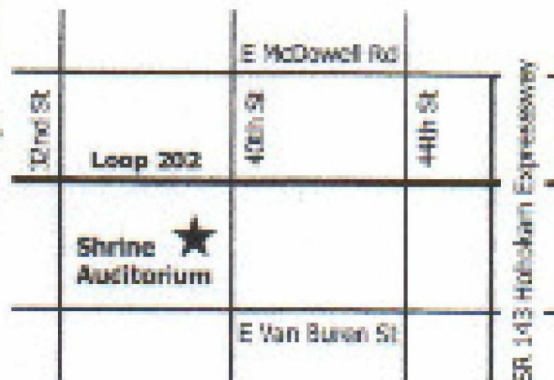

TCA DESERT DIVISION ANNUAL
TOY TRAIN SWAP MEET
SATURDAY DECEMBER 10, 2016
9:00 AM - 2:00 PM

Formerly known as the Turkey Meet

EL ZARIBAH SHRINERS AUDITORIUM
552 N. 40th St. Phoenix, AZ 85008

40th St. and Fillmore St.

Exit 2 Loop 202 or McDowell Rd via Hohokam Expressway SR 143

TRAIN MEET HOURS

SATURDAY DECEMBER 10, 2016

9:00 AM - 2:00 PM

Admission \$5 - Families \$10
 Children Under 16 Free w/adult

1:00 PM - 2:00 PM Table Top Auction